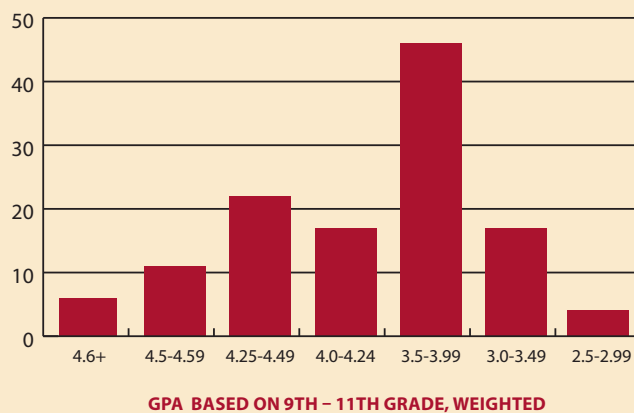

Class of 2017

2016-17 COLLEGE PROFILE

Students: 124

Total Upper School Students (9-12): 448

PSAT/NMSQT

National Merit Scholarship Competition

Class of 2017 Commended: 1

Class of 2017 GPA Distribution