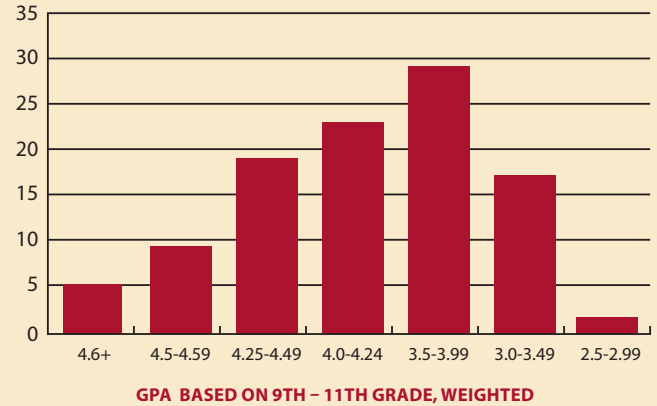

Letter Grade	Numerical Value	Regular	AP/Honors
A	89.5 and above	4.0	5.0
B	79.5 and above	3.0	4.0
C	69.5 and above	2.0	3.0
D	59.5 and above	1.0	1.0
F	59.4 and below	0.0	0.0

Class of 2018 Test Results*

Students: 103

100% of students who applied to a four-year college were accepted
94% attending four-year college / 6% attending two-year or gap year
51% attending college out-of-state

SAT (2018)	Mid - 50%	Mean
EBRW - Mean	590 - 690	660
Math - Mean	560 - 700	630
Mean Total Score	1140 - 1390	1265

ACT (2018)	Mid - 50%	Mean
English	25 - 33	28.9
Math	24 - 28	26.4
Reading	24 - 33	28.1
Science	23 - 30	26.4
Composite	23 - 30	27.2

Advanced Placement (AP)*

May 2018 Administration

Students enrolled in AP classes	205
Exams administered	530
Exams with score of "3" or higher	380
72% AP pass rate	

AP Awards

AP Scholar	47
AP Scholar with Honor	14
AP Scholar with Distinction	34
National Scholar	5

*Sources: ACT & SAT Class of 2018 Naviance Test Ranges Report; 2018 National Merit Scholarship Program; 2018 Advanced Placement Program, The College Board.

Class of 2019

2018-19 COLLEGE PROFILE

Students: 103

Total Upper School Students (9-12): 446

PSAT/NMSQT

Class of 2019 Qualifiers: 8

National Merit Semi-Finalist: 2

Class of 2019 GPA Distribution

CIF Athletics

SFCS fields 23 CIF teams, in diverse sports, competing in the San Diego Section of the California Interscholastic Federation. Teams include boys' and girls' varsity: baseball, basketball, cross country, football, golf, lacrosse, soccer, softball, swim, tennis, track & field, volleyball and water polo.

2014-2018 State, CIF, and League Championships and Awards, including:

- 2018 CIF Div I Champs Boys' Basketball
- 2018 CIF Div I Champs Girls' Volleyball
- 2018 City League Champs Boys' Water Polo
- 2018 Coastal League Champs Boys' Baseball
- 2018 Coastal League Champs Boys' Track and Field
- 2018 Coastal League Champs Girls' Track and Field
- 2017 CIF Div I Champs Boys' Basketball
- 2017 CIF Div III Champs Boys' Golf
- 2017 CIF Open Division Champs Girls' Volleyball
- 2017 Coastal League Champs Boys' Lacrosse
- 2017 Coastal League Champs Boys' Track and Field
- 2017 Coastal League Champs Girls' Track and Field
- 2016 CIF Div I Champs Boys' Lacrosse
- 2016 CIF Div III Champs Boys' Golf
- 2016 Coastal League Champs Boys' Baseball
- 2016 Coastal League Champs Football
- 2016 Coastal League Champs Girls' Volleyball
- 2016 Pacific League Champs Boys' Tennis
- 2016 Pacific League Champs Girls' Softball
- 2015 Coastal League Co-Champs Girls' Soccer
- 2015 Coastal League Champs Football
- 2015 Pacific League Champs Boys' Tennis
- 2015 Pacific League Champs Girls' Tennis
- 2014 Coastal League Champs Boys' Baseball
- 2014 Pacific League Champs Boys' Tennis
- 2014 Pacific League Champs Girls' Tennis

Discipline Reporting Policy Santa Fe Christian Schools recognizes high school as a time for personal maturity and spiritual growth where students may make mistakes. As a private, Christian school with high standards for student conduct and behavior, students who are engaged in severe or repeated discipline issues are unable to graduate from SFCS. If a student has graduated from SFCS, his or her behavior is considered to be in good standing and without deficiency; any discipline related issues were resolved through corrective actions. Serious, severe, or repeated discipline issues result in dismissal from, or exclusion from reenrolling at SFCS. It is therefore the practice of SFCS that discipline records are not to be reported to colleges and universities. Administration reserves the right to allow reporting to colleges and universities for specific circumstances or when necessary.