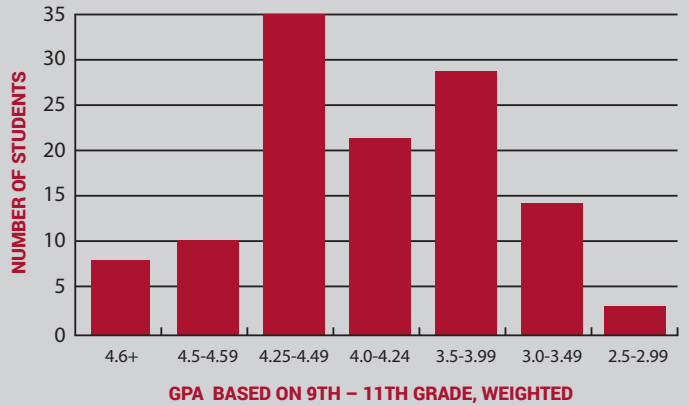

Class of 2022

Students: 120 Total Upper School Students (9 – 12): 452

PSAT/NMSQT Class of 2022 Qualifiers: 5

COVID-19

Santa Fe Christian School closed March 13, 2020 due to the COVID-19 pandemic.

On March 18, 2020, all Upper School students resumed instruction remotely in a synchronous format. All students continued to receive letter grades for their second semester coursework.

Instruction for the 2020-21 school year began remotely on August 26. After receiving permission from the San Diego County Health Department, students were welcomed back to campus on September 1 in a hybrid fashion with half the students alternating between days on campus and days learning remotely.

Students who wished to participate exclusively remotely were allowed to do so. The school has temporarily waived community service requirements for students. For the 2021-22 school year, the school has fully reopened in compliance with CDC guidelines.

CLASS OF 2022 GPA DISTRIBUTION

Class Rank & Grading

Santa Fe Christian does not compute class rank. The school operates on a semester basis with grades issued at quarterly intervals. Grade point average is based on all courses taken at Santa Fe Christian (except Art Lab, Library Aide, Advanced Math Seminar and Strength & Conditioning).

Letter Grade	Numerical Value	Regular	AP/Honors
A	89.5 and above	4.0	5.0
B	79.5 and above	3.0	4.0
C	69.5 and above	2.0	3.0
D	59.5 and above	1.0	1.0
F	59.4 and below	0.0	0.0

Class of 2021 Test Results*

Students: 118

100% of students who applied to a four-year college were accepted;
93% attending four-year college; 7% attending two-year or gap year;
69% attending college out-of-state.

SAT (2021)	Mid – 50%	ACT (2021)	Mid – 50%
EBRW	560 – 670	English	24 – 32
Math	550 – 665	Math	22 – 30
Total	1100 – 1320	Reading	23 – 33
		Science	24 – 32
		Composite	23 – 31

Advanced Placement (AP)*

May 2021 Administration

Students enrolled in AP classes	202
Exams administered	397
AP students with scores of “3” or higher	298
AP pass rate	75%

AP Awards

AP Scholar	30
AP Scholar with Honor	17
AP Scholar with Distinction	26

*Sources: ACT & SAT Class of 2021 Naviance Test Ranges Report, 2021 National Merit Scholarship Program, 2021 Advanced Placement Program, The College Board.

CIF Athletics

SFC fields 23 teams in diverse sports that compete in the San Diego Section of the California Interscholastic Federation. CIF teams include boys’ and girls’ varsity: baseball, basketball, cross country, football, golf, lacrosse, soccer, softball, swim, tennis, track & field, volleyball and water polo.

2016–2021 STATE, CIF, AND LEAGUE CHAMPIONSHIPS/AWARDS

2020-21 SCHOOL YEAR

2021 - CIF Div I State Champions Boys’ Basketball
2021 - Div III Coastal League Champions Girls’ Basketball
2021 - Div II Coastal League Champions Boys’ Baseball
2021 - Div I Coastal League Champions Boys’ Lacrosse
2021 - Div II City League Champions Girls’ Water Polo
2020 - Div V Coastal League Champions, Girls’ Cross Country
2020 - Div V Coastal League Champions Boys’ Cross Country
2020 - Div III Coastal League Champions Football
2020 - Div III City League Champions Boys’ Water Polo

2019–20 SCHOOL YEAR

2020 CIF Div I Champions Boys’ Basketball
2020 CIF Div III & San Diego City League Champions Girls’ Water Polo
2019 CIF Div V & Coastal League Champions Girls Cross Country

2018–19 SCHOOL YEAR

2019 Coastal League Champions Boys’ Lacrosse
2019 Coastal League Champions Boys’ Track and Field
2019 Coastal League Champions Girls’ Track and Field
2019 Avocado League Champions Girls’ Swim
2019 Coastal League Champions Boys’ Basketball
2019 Coastal League Champions Boys’ Soccer
2018 Coastal League Champions Boys’ Cross Country
2018 CIF Div V & Coastal League Champions Girls’ Cross Country
2018 Coastal League Champions Football
2018 CIF Div I & Coastal League Champions Girls’ Volleyball

2017–18 SCHOOL YEAR